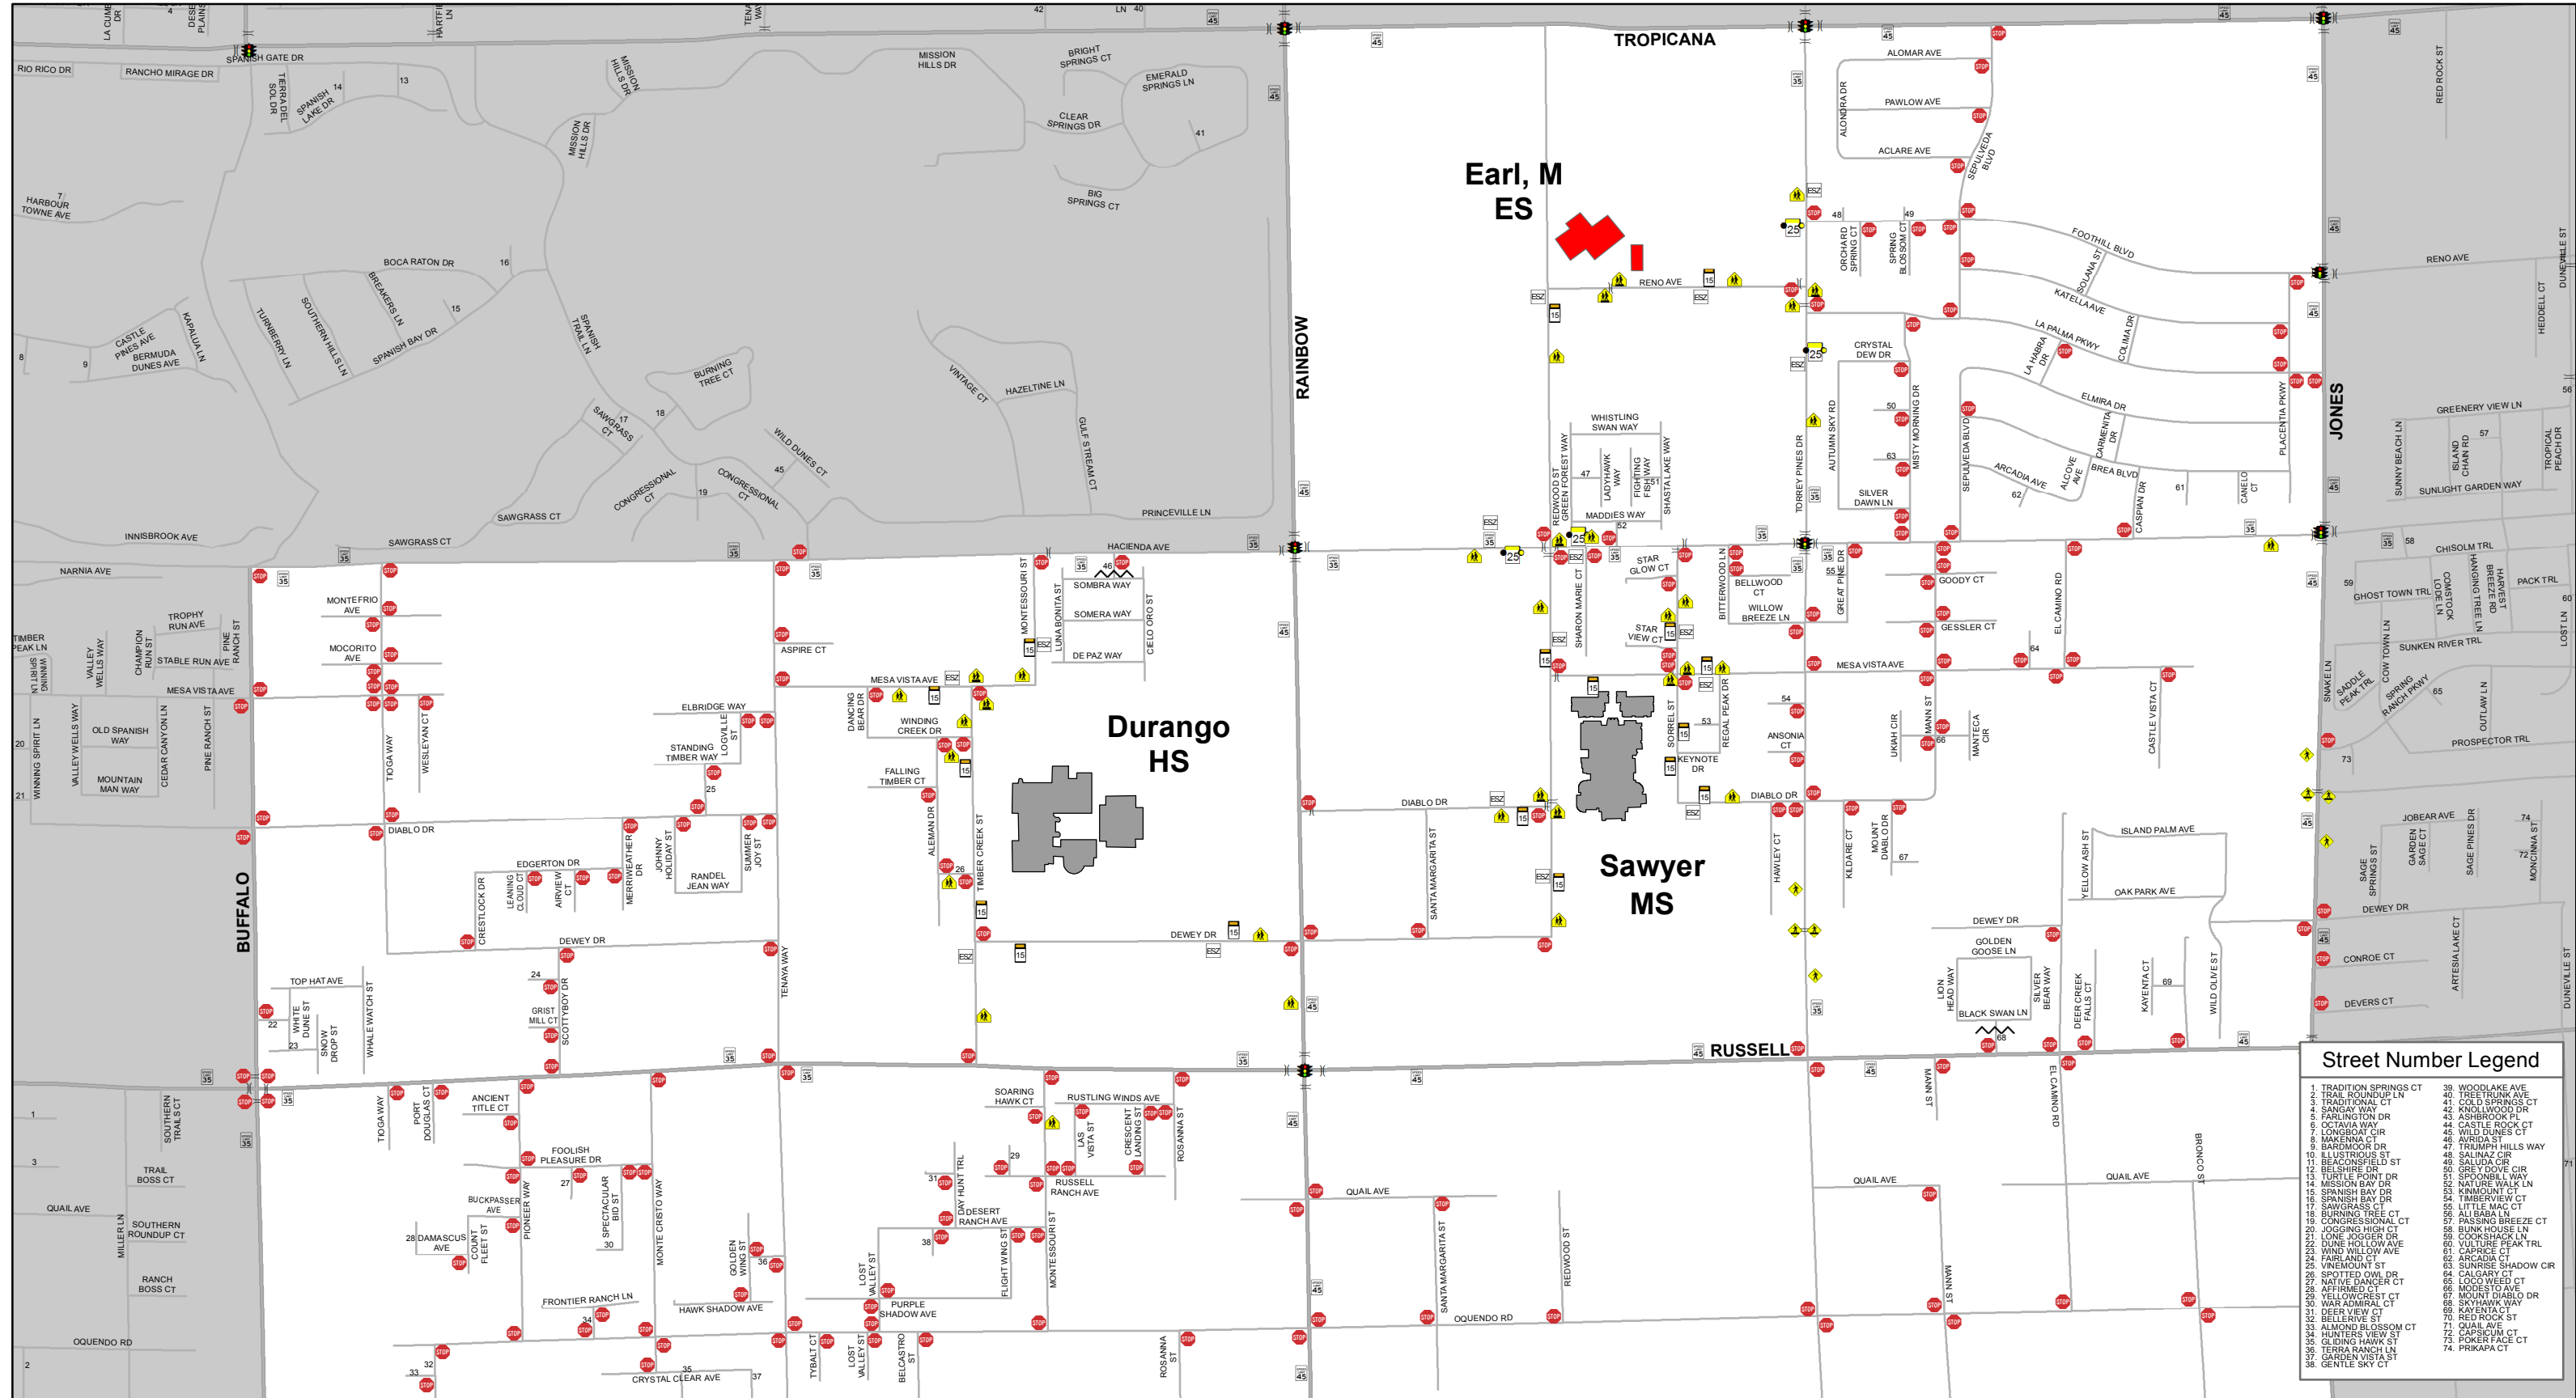

DISCLAIMER:

This map is provided to assist parents/guardians and students in the selection of a walking/bicycling route to and from school. The location of traffic control devices and roadway conditions will change, so parents/guardians must continually review the route with their child/children. This information is provided for information purposes only. Nothing herein is warranted by Clark County, and no liability is assumed by Clark County or the Clark County School District for the information provided, including but not limited to the accuracy of the data shown herein. Speed limits are 25 mph unless otherwise noted.

For more Information see <http://www.clarkcountynv.gov/depts/public_works/Pages/default.aspx>

Marion Earl Elementary School

Bell Times
9:00 AM - 3:11 PM

Legend

- Clark County
- Boulder City
- City of Henderson
- City of Las Vegas
- City of Mesquite
- City of North Las Vegas

2014-2015